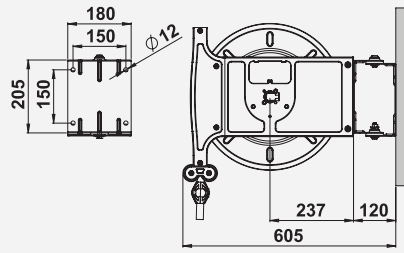

Dimensions (mm) / Dimensioni (mm)

OPTIONAL ±60°

Pos. A

Pos. B

Standard supply
Fornitura di serie

Hose reels model AX without hose / Avvolgitubo modello AX senza tubo

Fluid Fluido	Max. pressure Pressione max.	Code Codice	Inlet (Bsp) Entrata (Gas)	Outlet (Bsp) Uscita (Gas)	Capacity Capacità	Weight (kg) Peso (kg)	ATEX  (optional)
Water/Acqua 100°C	60 bar/870 psi	AX601215ST	1/2" M	1/2" M	(1/2") 15 m/50 ft (5/8") 10 m/32 ft	15,5	•
Water/Acqua 150°C	400 bar/5800 psi	AX4H3815ST	3/8" F	3/8" M	15 m/50 ft	15,5	•

Hose reels model AX with hose / Avvolgitubo modello AX completi di tubo

Fluid Fluido	Pressure - Hose Pressione - Tubo	Code Codice	Inlet (Bsp) Entrata (Gas)	Outlet (Bsp) Uscita (Gas)	Hose diam. Tubo diam.	Hose length Lungh. Tubo	Weight (kg) Peso (kg)	Inlet hose Tubo entrata	ATEX  (optional)
Water Acqua 70°C	10 bar/145 psi (70°C) 20 bar/290 psi (25°C) Blue Thermoplastic 	AX101310K	1/2" M	1/2" M	13 x 20	10 m/32 ft	18	TC13005K	
		AX101315K	1/2" M	1/2" M	13 x 20	15 m/50 ft	20	TC13005K	
		AX101610K	1/2" M	1/2" M	16 x 23	10 m/32 ft	19	TC16005K	
Water Acqua 90°C	10 bar/145 psi (90°C) 20 bar/290 psi (25°C) Blue Rubber/Gomma 	AX101310KR	1/2" M	1/2" M	13 x 21	10 m/32 ft	18	TC1301KR	
		AX101315KR	1/2" M	1/2" M	13 x 21	15 m/50 ft	20	TC1301KR	
Water Acqua 150°C	250 bar/3625 psi 1SC Hydro blue	AX2H3815	3/8" F	3/8" M	3/8"	15 m/50 ft	21	TC38005H	
		AX4H3810	3/8" F	3/8" M	3/8"	10 m/32 ft	20	TC38005H	
	400 bar/5800 psi 2SC Hydro blue	AX4H3815	3/8" F	3/8" M	3/8"	15 m/50 ft	22	TC38005H	•
		AX4H5115	3/8" F	3/8" M	5/16"	15 m/50 ft	21	TC38005H	•
		*AX4H3815X	3/8" F	3/8" F	3/8"	15 m/50 ft	22	T3801HX	