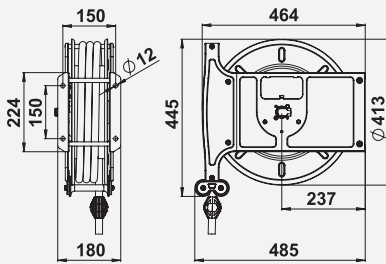

Dimensions (mm) / Dimensioni (mm)

OPTIONAL ±60°

Pos. A

Pos. B

Standard supply
Fornitura di serie

Hose reels model AX without hose / Avvolgitubo modello AX senza tubo

Fluid Fluido	Max. pressure Pressione max.	Code Codice	Inlet (Bsp) Entrata (Gas)	Outlet (Bsp) Uscita (Gas)	Capacity Capacità	Weight (kg) Peso (kg)	ATEX  (optional)
Water/Acqua 100°C	60 bar/870 psi	AX601215ST	1/2" M	1/2" M	(1/2") 15 m/50 ft (5/8") 10 m/32 ft	15,5	•
Water/Acqua 150°C	400 bar/5800 psi	AX4H3815ST	3/8" F	3/8" M	15 m/50 ft	15,5	•

Hose reels model AX with hose / Avvolgitubo modello AX completi di tubo

Fluid Fluido	Pressure - Hose Pressione - Tubo	Code Codice	Inlet (Bsp) Entrata (Gas)	Outlet (Bsp) Uscita (Gas)	Hose diam. Tubo diam.	Hose length Lungh. Tubo	Weight (kg) Peso (kg)	Inlet hose Tubo entrata	ATEX  (optional)
Water Acqua 70°C	10 bar/145 psi (70°C) 20 bar/290 psi (25°C) Blue Thermoplastic 	AX101310K	1/2" M	1/2" M	13 x 20	10 m/32 ft	18	TC13005K	
		AX101315K	1/2" M	1/2" M	13 x 20	15 m/50 ft	20	TC13005K	
		AX101610K	1/2" M	1/2" M	16 x 23	10 m/32 ft	19	TC16005K	
Water Acqua 90°C	10 bar/145 psi (90°C) 20 bar/290 psi (25°C) Blue Rubber/Gomma 	AX101310KR	1/2" M	1/2" M	13 x 21	10 m/32 ft	18	TC1301KR	
		AX101315KR	1/2" M	1/2" M	13 x 21	15 m/50 ft	20	TC1301KR	
Water Acqua 150°C	250 bar/3625 psi 1SC Hydro blue	AX2H3815	3/8" F	3/8" M	3/8"	15 m/50 ft	21	TC38005H	
		AX4H3810	3/8" F	3/8" M	3/8"	10 m/32 ft	20	TC38005H	
	400 bar/5800 psi 2SC Hydro blue	AX4H3815	3/8" F	3/8" M	3/8"	15 m/50 ft	22	TC38005H	•
		AX4H5115	3/8" F	3/8" M	5/16"	15 m/50 ft	21	TC38005H	•
		*AX4H3815X	3/8" F	3/8" F	3/8"	15 m/50 ft	22	T3801HX	